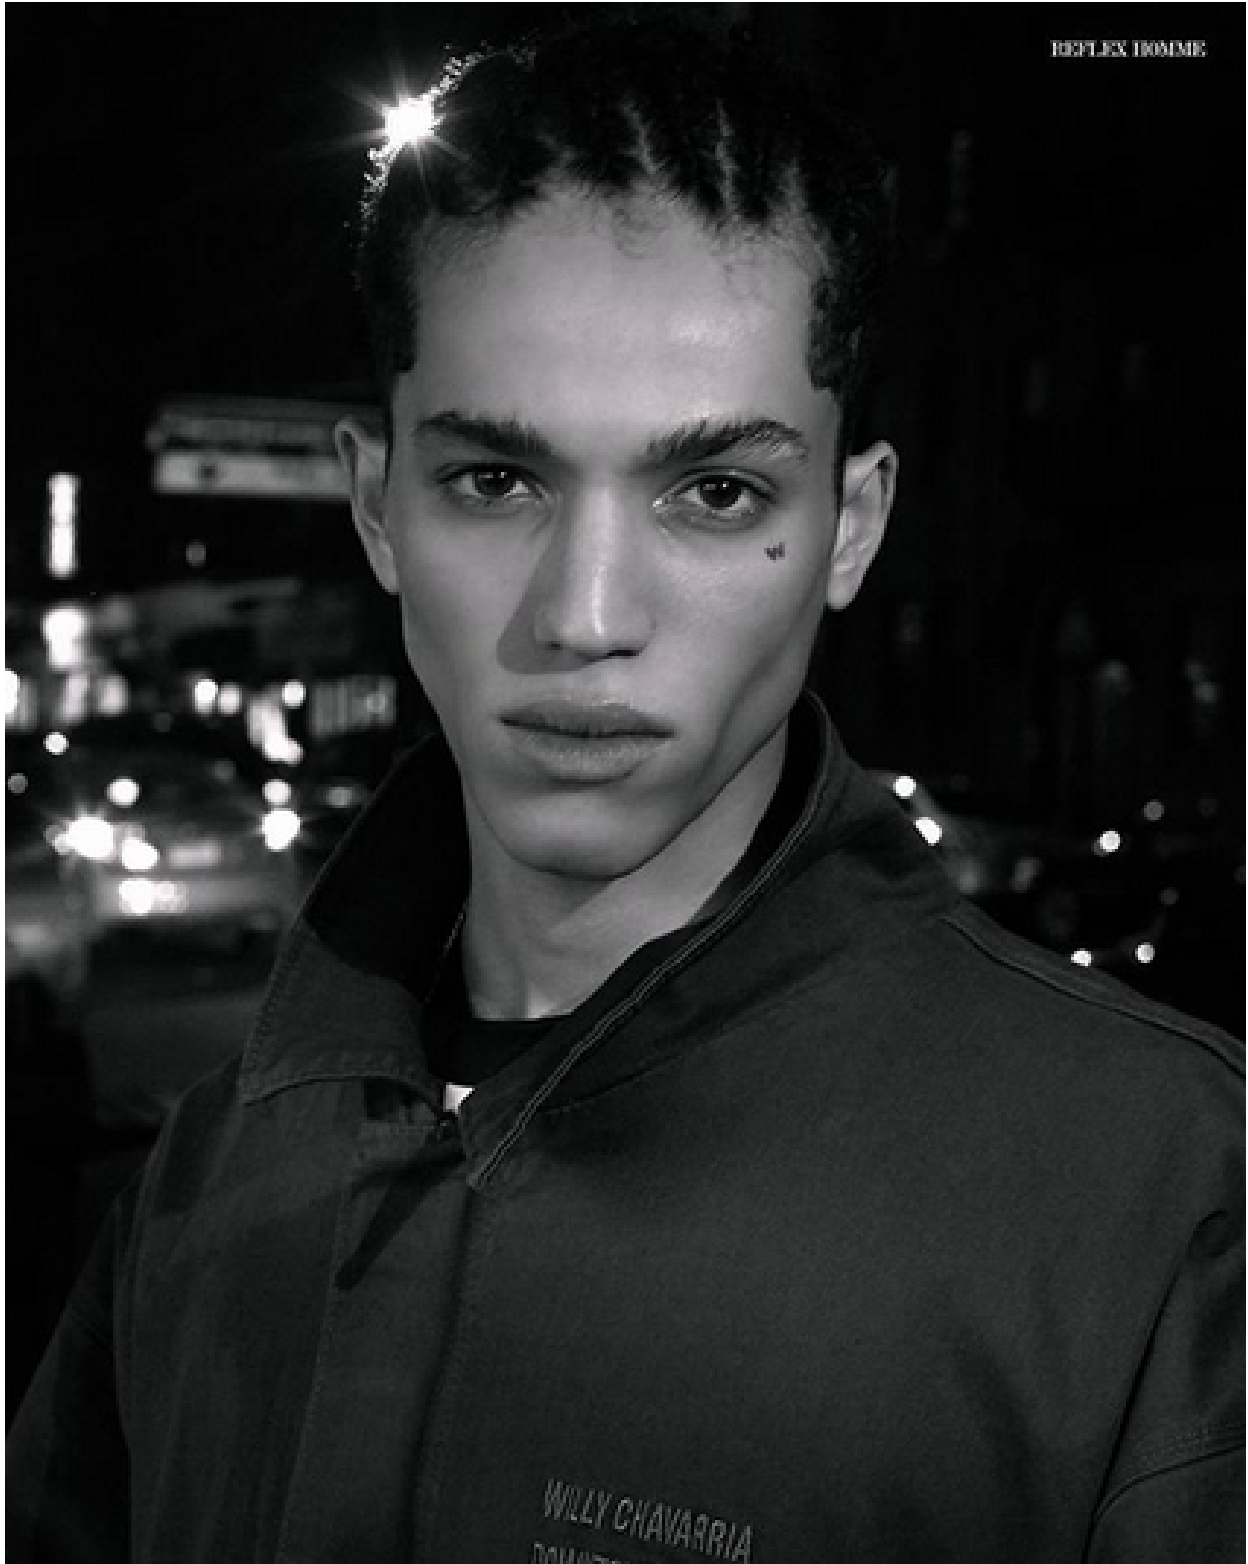

DIEGO ROCHA

height 6'1" · bust 36.5" · waist 27.5" · hips 36" · suit 48
shoes size 42 EU/11 US/7.5 UK · hair brown · eyes brown